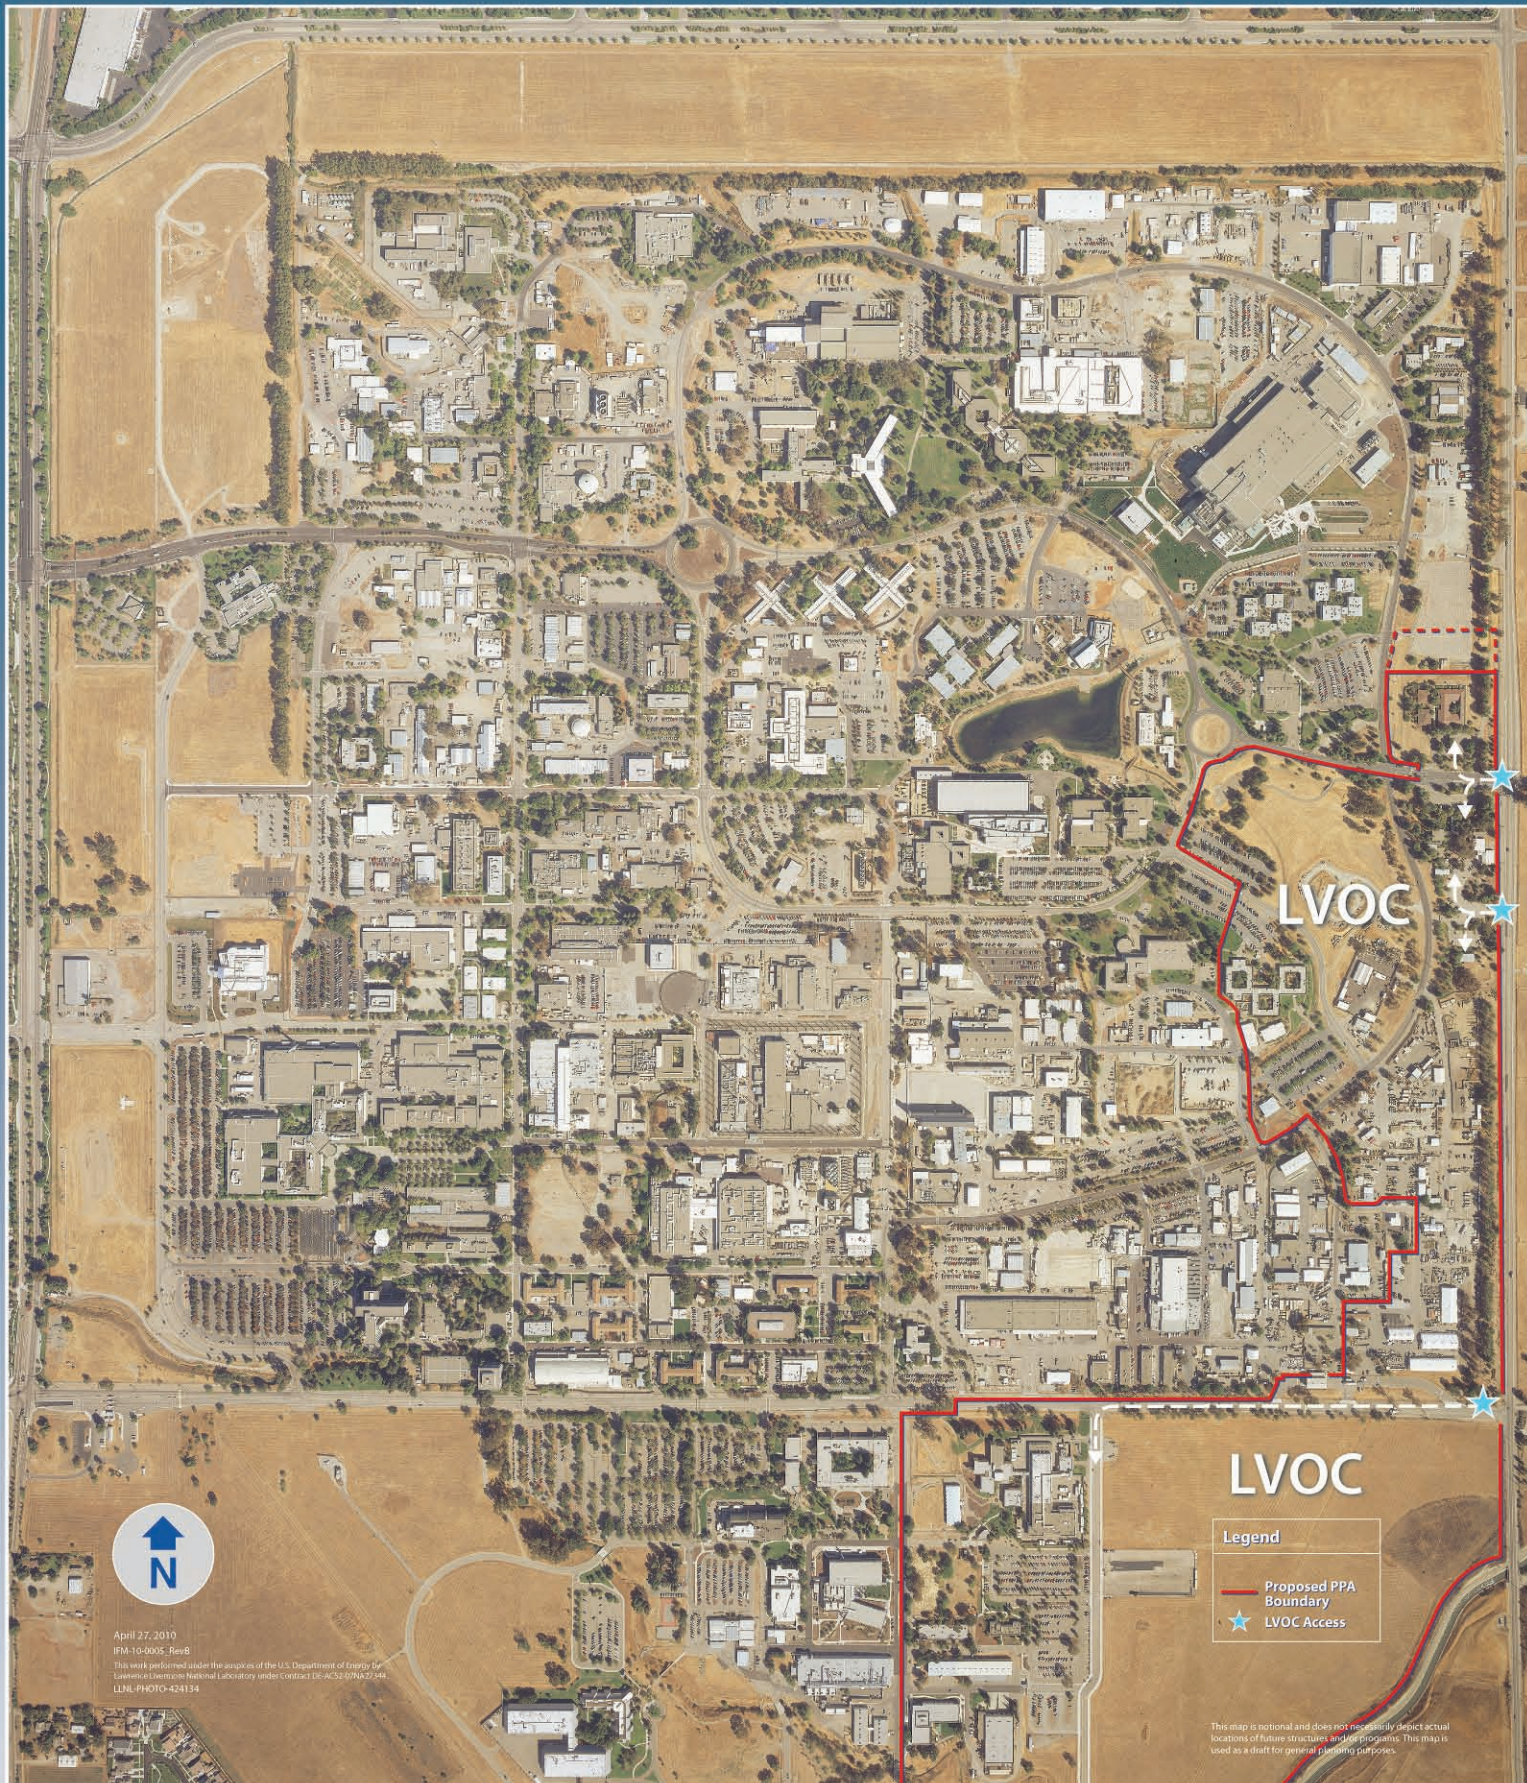

LVOC Configuration Concept

LVOC

LVOC

1. Legend
2. Proposed PPA Boundary
   - LVOC Access